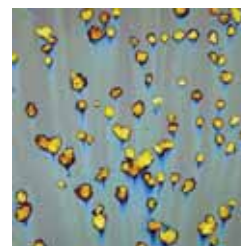

## Antique Mirrored Glass

Bianco E Nero

Cometa

Policromo

Meteora

Grigio Argento

The above 5 unique patterns are often available from stock in our warehouse. Please check availability on the beautiful selections below (imported from Italy).

Galassia

Arcobaleno

Polvere Di Steele Blue

Policromo Cobalto

Polvere Stelle

Polvere Di Steele FB

Vulcano

Lunare